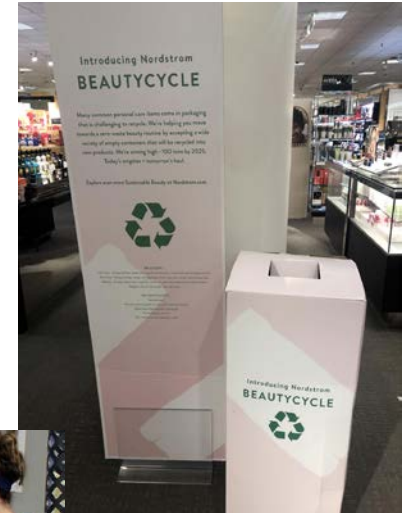

CIGARETTE WASTE RECYCLING PROGRAM

Every year, billions of cigarette butts end up in dumpsters and landfills, or get tossed as litter on shorelines, parks, and sidewalks across the US. With funding from Santa Fe Natural Tobacco Company, the waste collected through this program is recycled into a variety of industrial products, such as plastic pallets, and any remaining tobacco is recycled as compost.

[Cigarette Waste Recycling link](#)

PUBLIC DROPOFF PROGRAM

- Drop Off location for empty makeup containers at Nordstrom - Beautycycle.
- Old toothpaste tube drop boxes at certain dental offices - Colgate Program.

[Nordstrom Beautycycle link](#)

[Colgate Recycling link](#)

EXTRA INFO...THE HAPPY BEETLE

- ★ Provides subscription door-to-door pick-up, within C470 loop plus US36 corridor.
- ★ \$14.00 a month
- ★ Some of the items they take
 - Plastic Films (#2 and #4 films: grocery bags, White Amazon packaging, mailing envelopes, dry cleaning bags, zip lock bags, bubble wrap, and more! If it stretches, we can take it.)
 - Electronic Waste (TVs, computers, tablets, cell phones, cables)
 - House paint, Stain, and Varnish
 - Bike tubes
 - Styrofoam
 - Batteries
 - Books
 - Clothes, textiles, and shoes