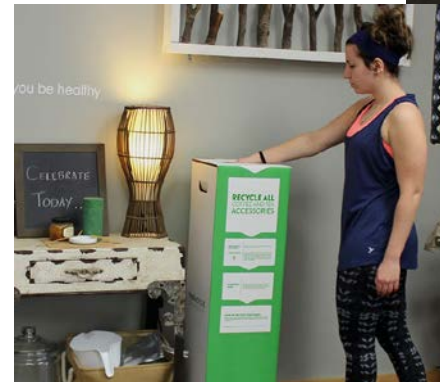

PUBLIC DROPOFF PROGRAM

- Drop Off location for empty makeup containers at Nordstrom - Beautycycle.
- Old toothpaste tube drop boxes at certain dental offices - Colgate Program.

[Nordstrom Beautycycle link](#)

[Colgate Recycling link](#)