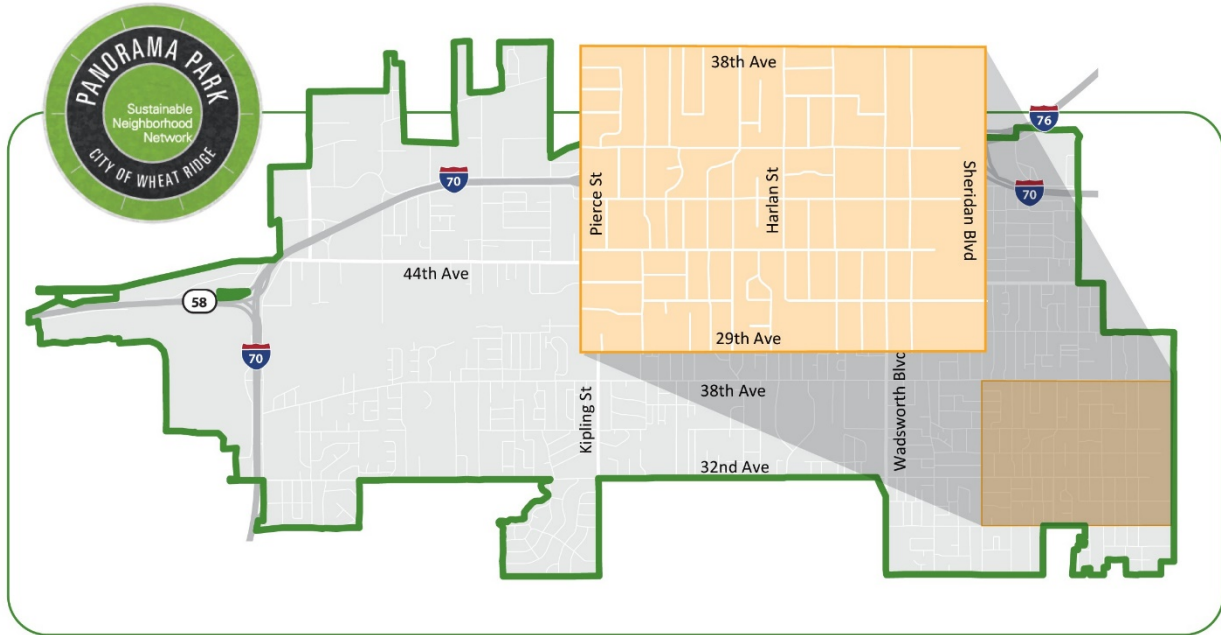

Panorama Park Sustainable Neighborhood Interest Survey

This survey is to gauge interest and to guide decisions on which projects our neighborhood should prioritize based on neighbors’ feedback. This is not a City of Wheat Ridge organized survey - survey was created by Panorama Park Sustainable Neighborhood (PPSN) for the City of Wheat Ridge Sustainable Neighborhoods program. Please complete and return to the Active Adult Center by **November 15, 2021**.